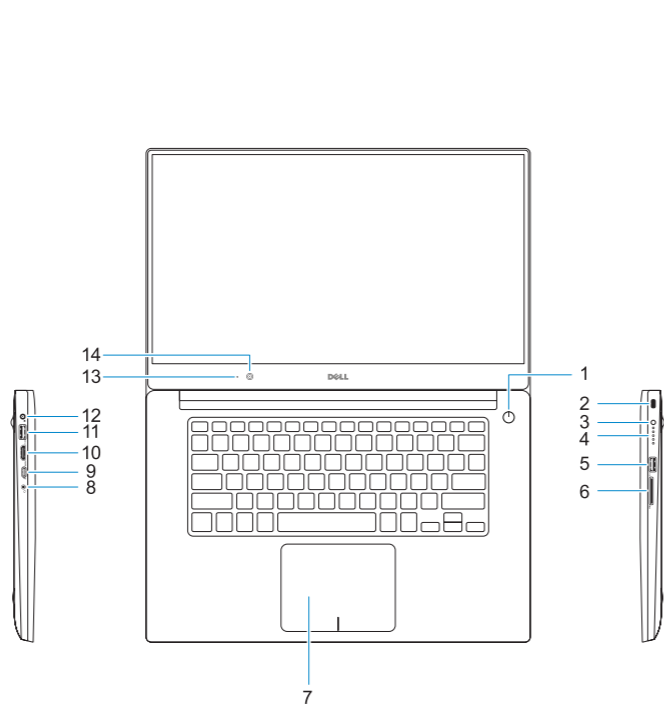

P56F

P56F001

Dell Precision 5520

Features

Caractéristiques | Funcionalidades | Özellikler | الميزات

1. Power button
2. Kensington security slot
3. Battery status button
4. Battery status lights
5. USB 3.0 port with PowerShare
6. Memory card reader
7. Touchpad
8. Headset port
9. Thunderbolt™ 3 port
10. HDMI port
11. USB 3.0 port with PowerShare
12. Power connector
13. Camera status light
14. Camera
15. Speaker
16. Microphone
17. Power status light
18. Microphone
19. Speaker
20. Service tag label